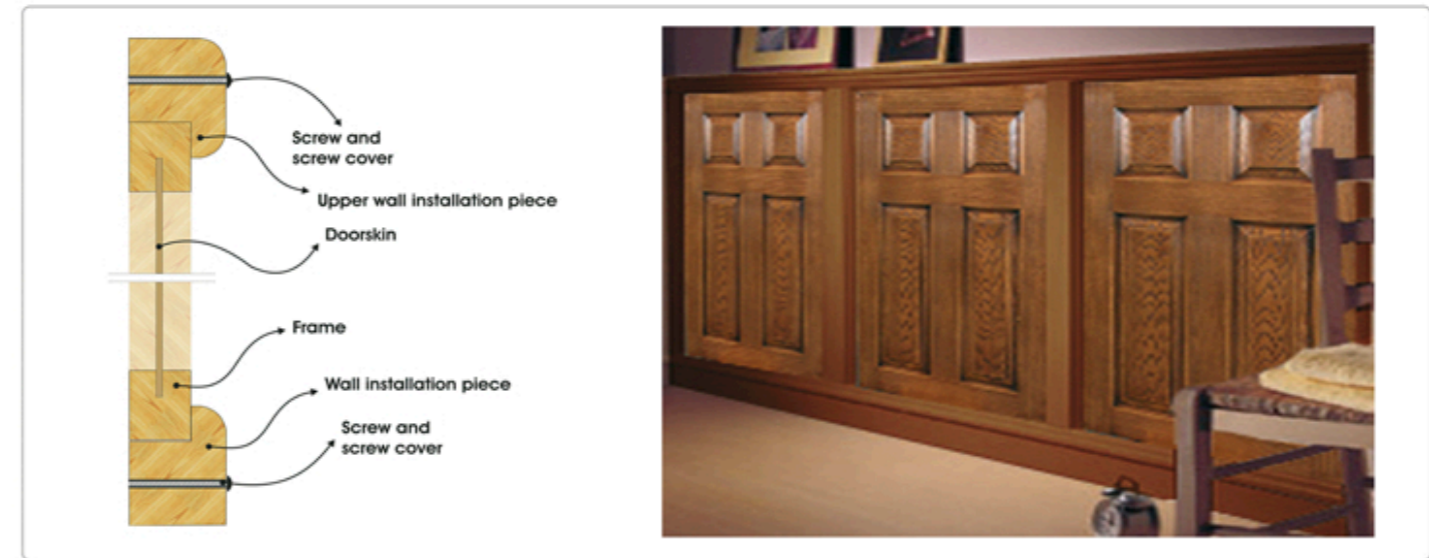

MODEL 3

MODEL 4

MODEL 5

MODEL 6

MODEL 7

502 x 1200 OAK
620 x 1200 OAK
702 x 1200 OAK
756 x 1200 OAK

520 x 1225 OAK
620 x 1225 OAK
720 x 1225 OAK
820 x 1225 OAK

666 x 1080 OAK
716 x 1080 OAK
768 x 1080 OAK
814 x 1080 OAK

520 x 1000 OAK
620 x 1000 OAK

502 x 610 OAK
520 x 610 OAK
620 x 610 OAK
702 x 610 OAK
720 x 610 OAK
756 x 610 OAK
820 x 610 OAK

566 x 780 OAK&PINE
718 x 780 OAK&PINE
668 x 780 OAK&PINE
770 x 780 OAK&PINE
816 x 780 OAK&PINE

666 x 1095 PINE
716 x 1095 PINE
768 x 1095 PINE
814 x 1095 PINE